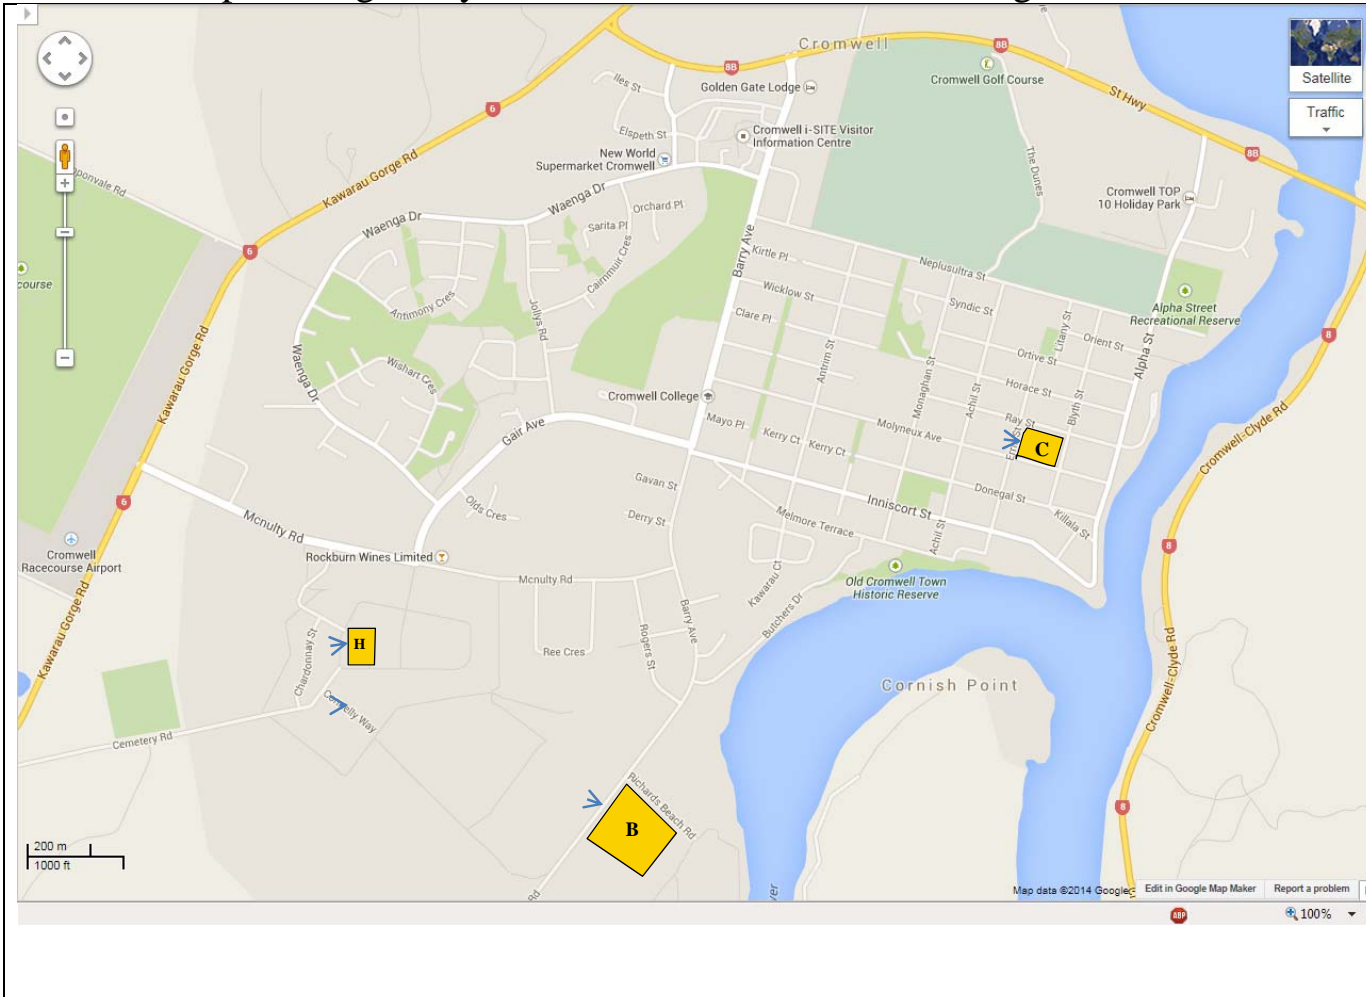

CENTRAL CAMPUS, OTAGO POLYTECHNIC MAPS

Central Campus, Otago Polytechnic in Cromwell, Central Otago

CENTRAL CAMPUS LOCATIONS

- C** Central Campus
Entrance Erris Street, or Molyneux Avenue
- B** Bannockburn Road
Horticulture, viticulture, sports turf, stonemasonry practical site
- H** Hughes Crescent
Trades courses