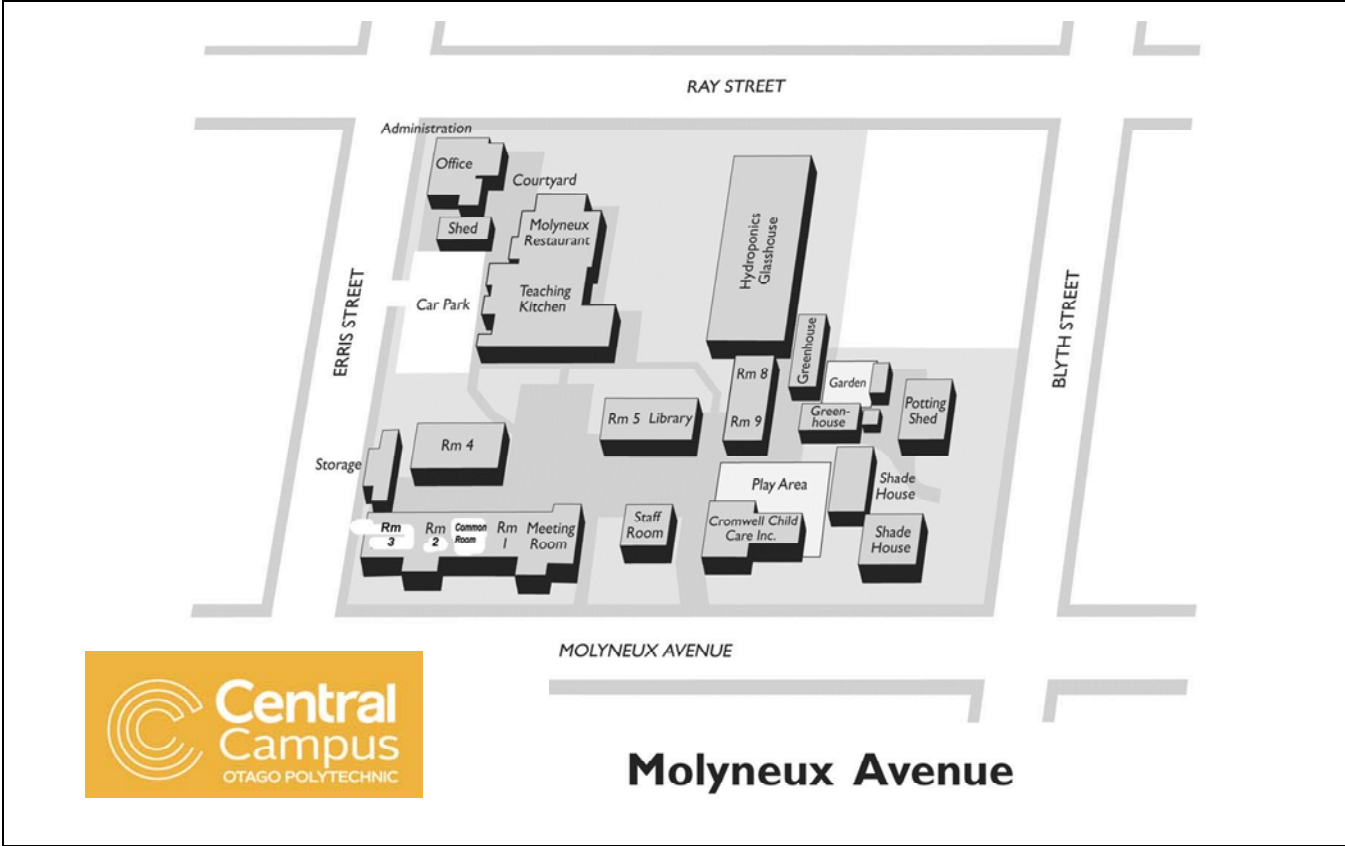

CENTRAL CAMPUS, OTAGO POLYTECHNIC MAPS

Central Campus, Otago Polytechnic in Cromwell, Central Otago

CENTRAL CAMPUS LOCATIONS

- C** Central Campus
Entrance Erris Street, or Molyneux Avenue
- B** Bannockburn Road
Horticulture, viticulture, sports turf, stonemasonry practical site
- H** Hughes Crescent
Trades courses