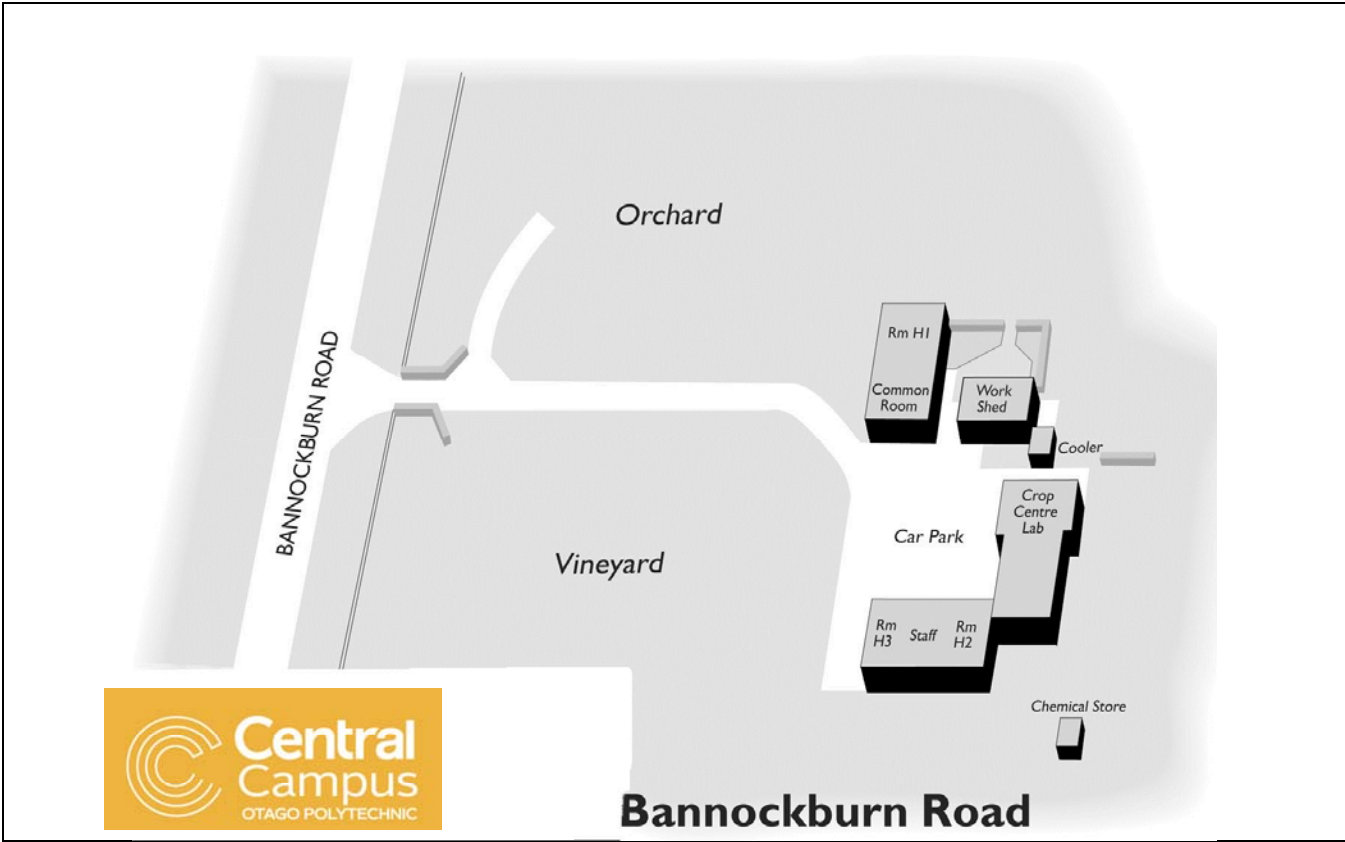

CENTRAL CAMPUS, OTAGO POLYTECHNIC MAPS

Central Campus, Otago Polytechnic in Cromwell, Central Otago

CENTRAL CAMPUS LOCATIONS

- C** Central Campus
Entrance Erris Street, or Molyneux Avenue
- B** Bannockburn Road
Horticulture, viticulture, sports turf, stonemasonry practical site
- H** Hughes Crescent
Trades courses